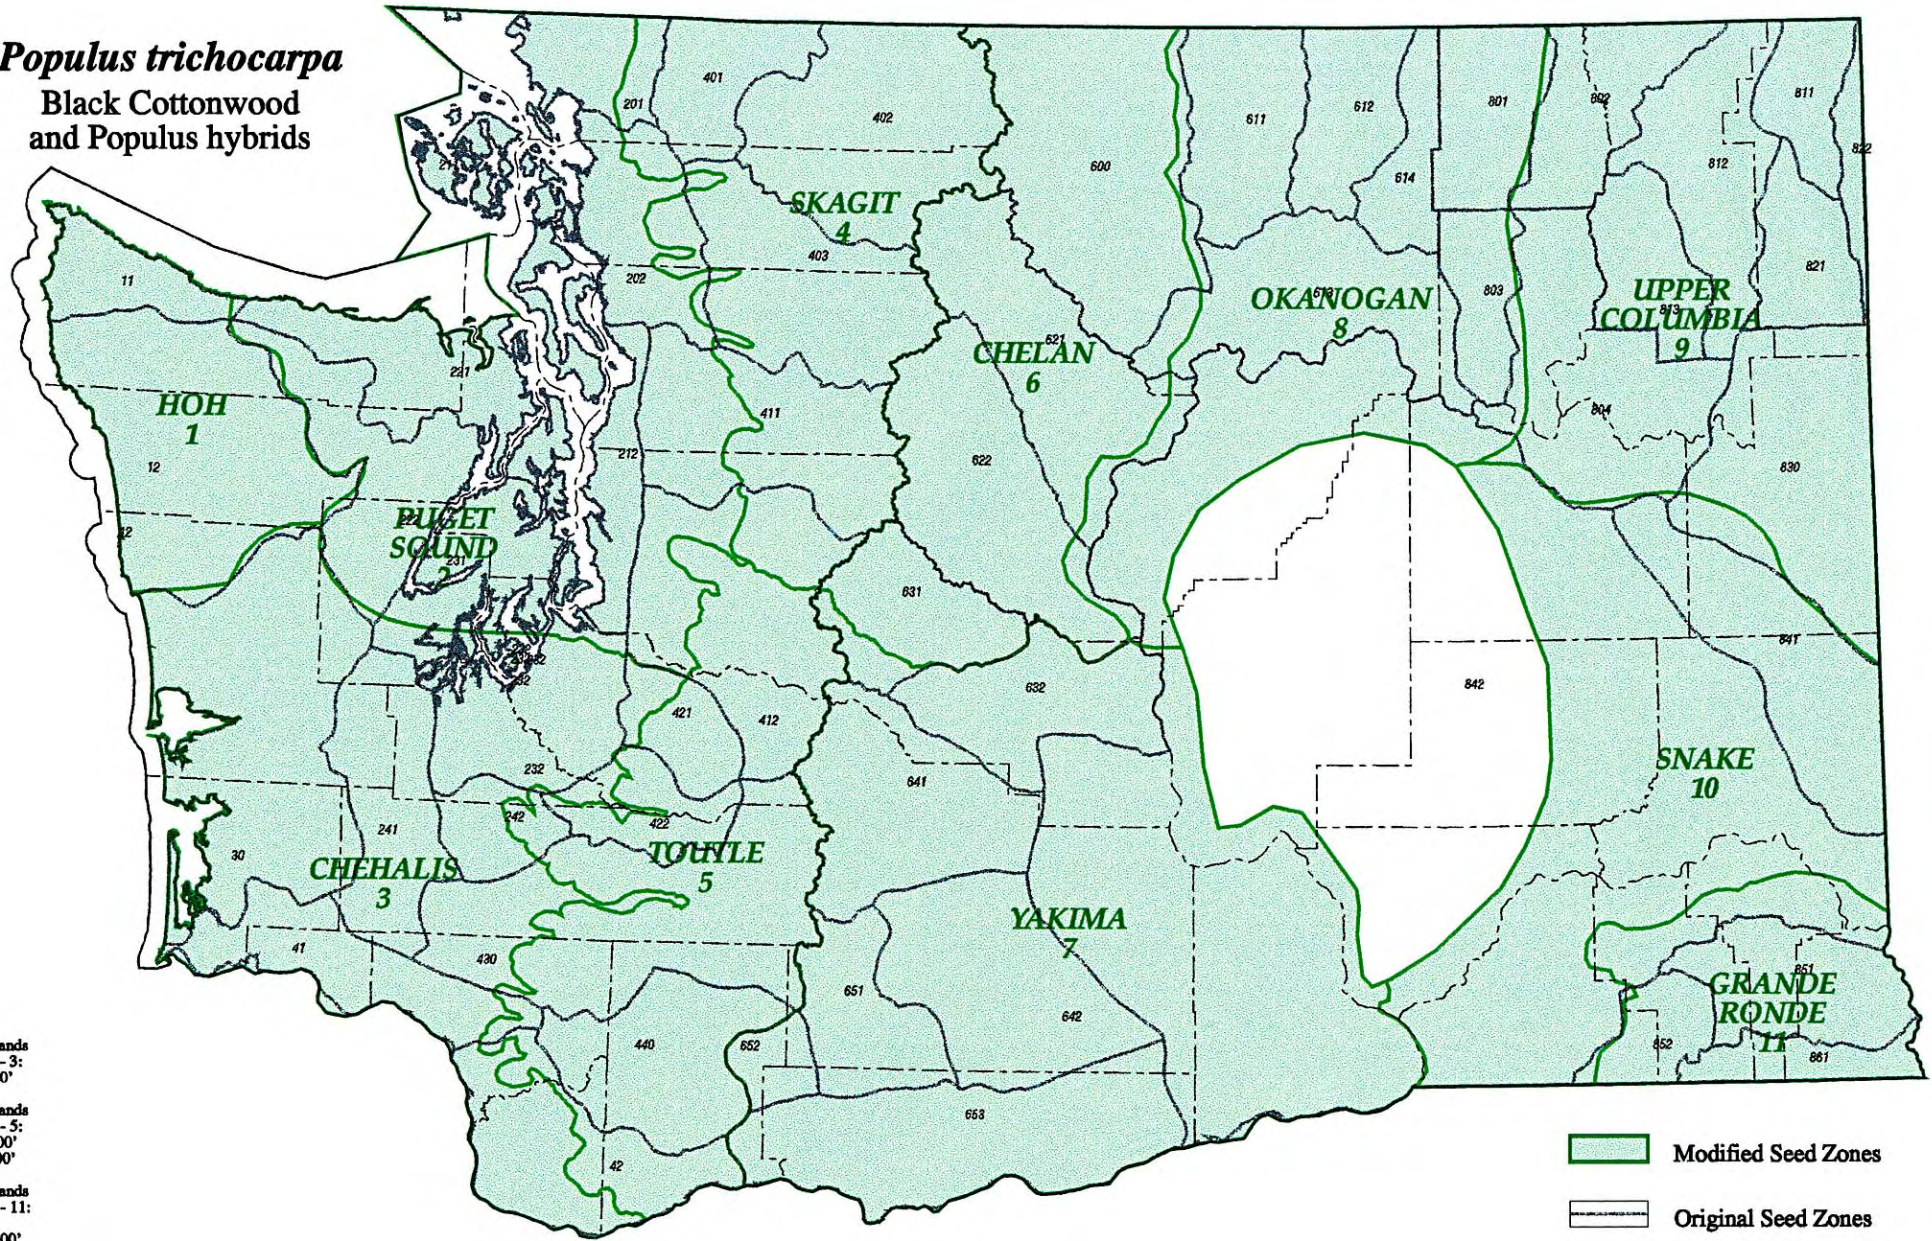

Populus trichocarpa
 Black Cottonwood
 and *Populus* hybrids

Elevation bands
 for zones 1 - 3:
 0' - 2000'

Elevation bands
 for zones 4 - 5:
 2000' - 3500'
 >3500'

Elevation bands
 for zones 6 - 11:
 <2000'
 2000' - 3500'
 >3500'

-  Modified Seed Zones
-  Original Seed Zones
-  County Boundaries

Modified Seed Zones