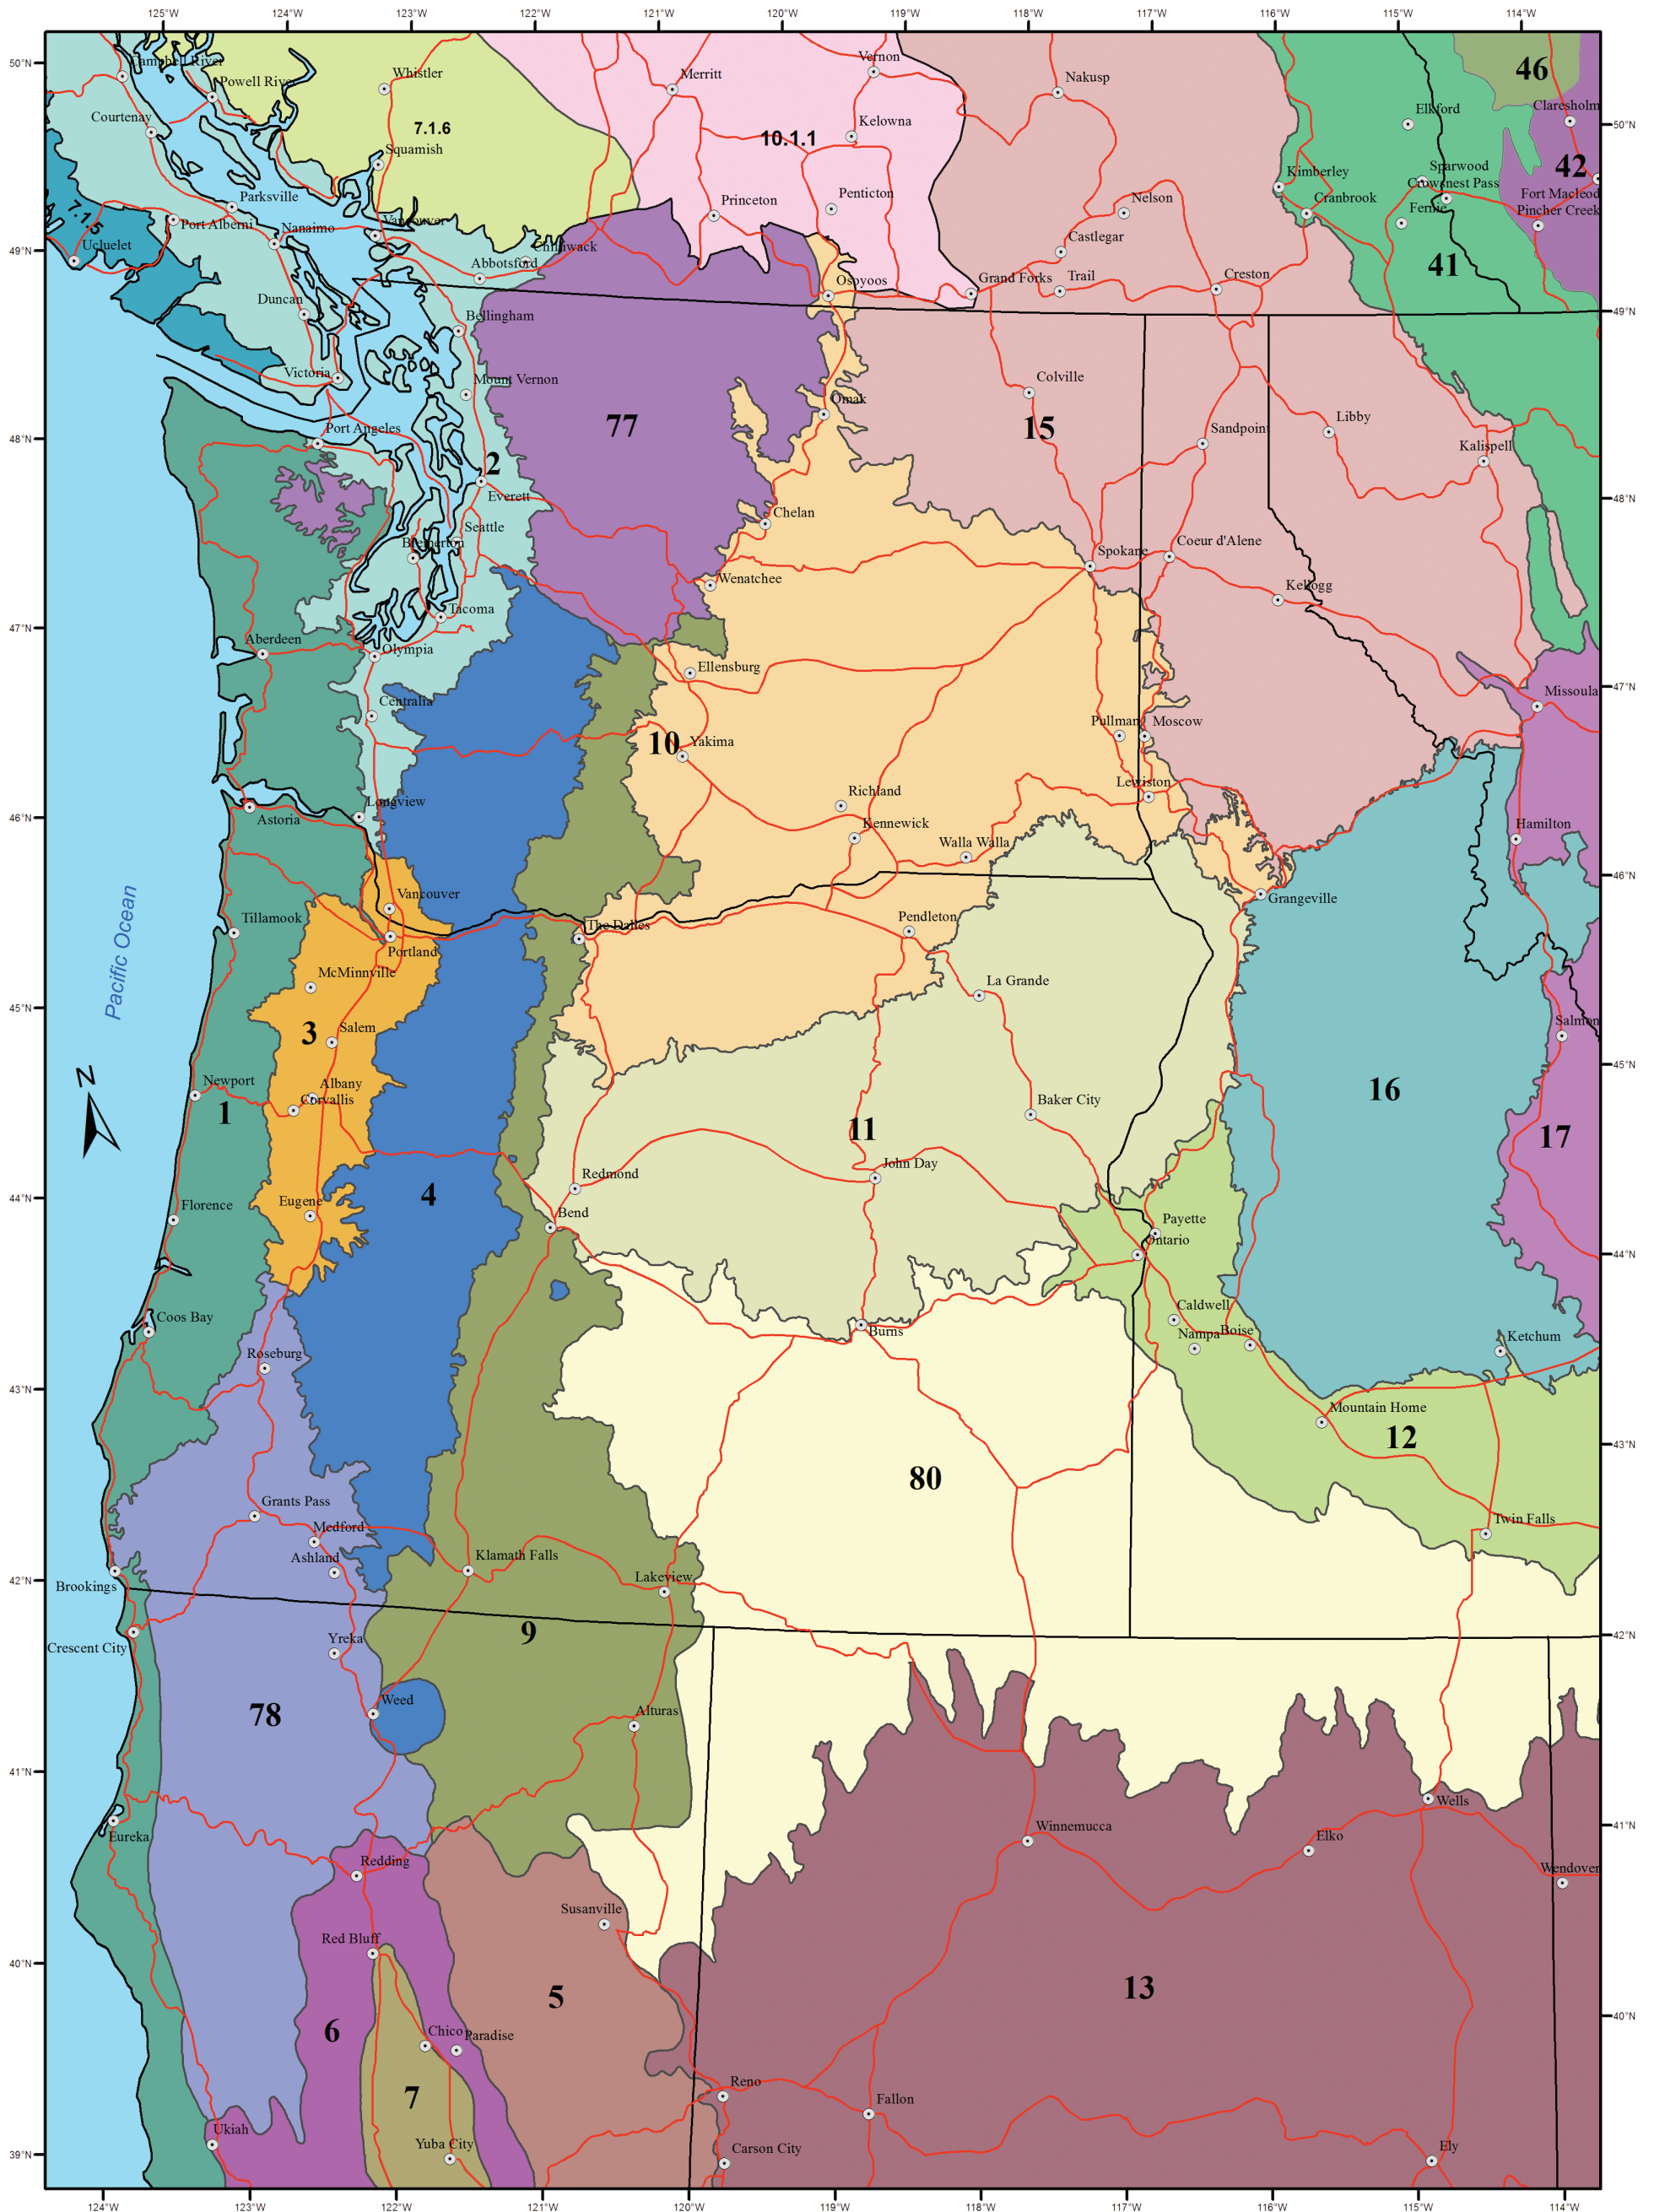

# PACIFIC NORTHWEST NATIVE PLANT ECOREGIONS

## EPA LEVEL III ECOREGIONS

### EPA Level III Ecoregions

- 1-Coast Range
- 2-Puget Lowland
- 3-Willamette Valley
- 4-Cascades
- 5-Sierra Nevada
- 6-Central California Foothills and Coastal Mountains
- 7-Central California Valley
- 9-Eastern Cascades Slopes and Foothills
- 10-Columbia Plateau
- 11-Blue Mountains
- 12-Snake River Plain
- 13-Central Basin and Range
- 15-Northern Rockies
- 16-Idaho Batholith

### State & international boundary

- State & international boundary
- Major roads