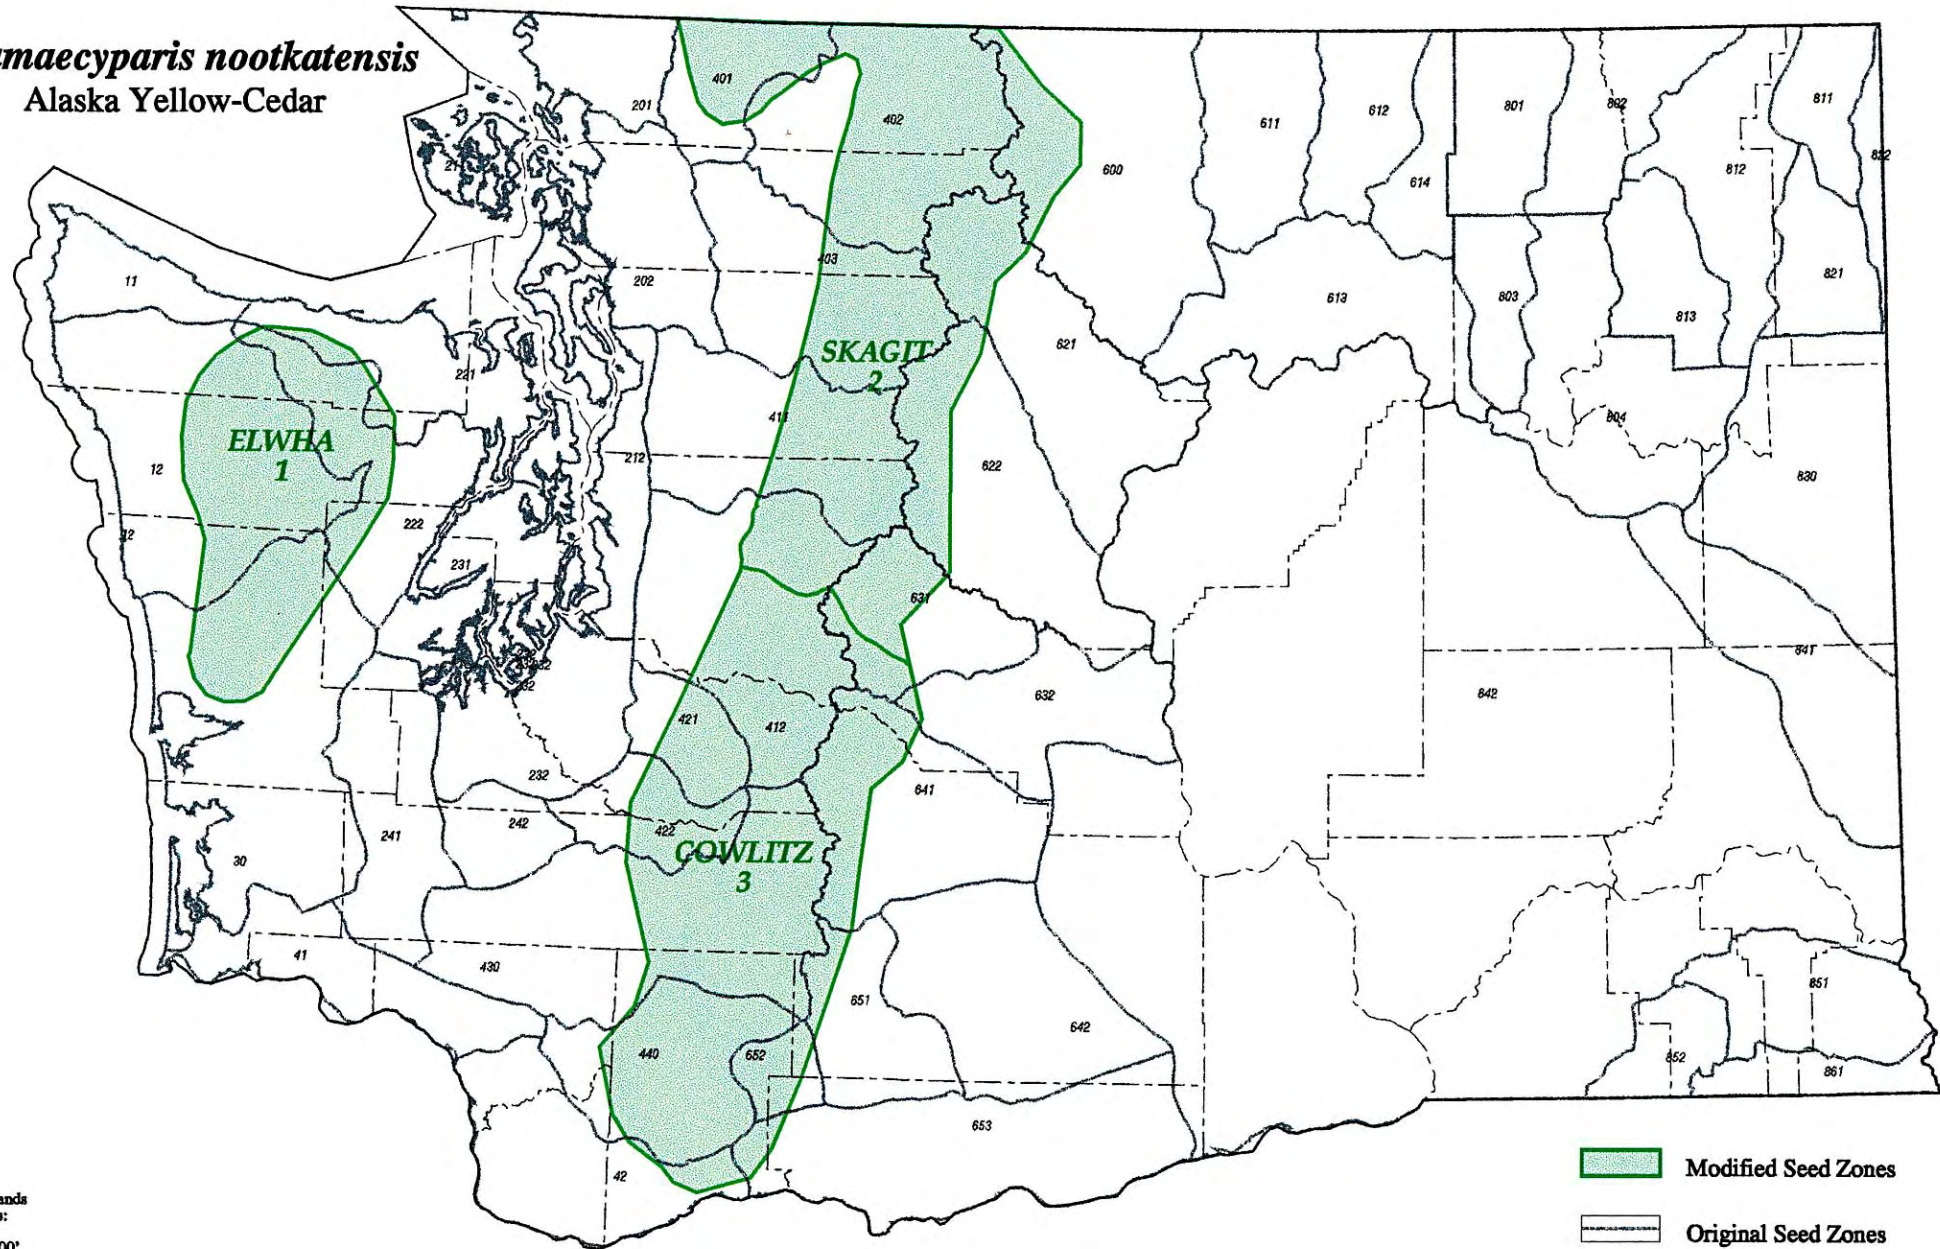

*Chamaecyparis nootkatensis*  
Alaska Yellow-Cedar

Elevation bands  
for all zones:  
<4000'  
4000' - 6000'  
>6000'

**Modified Seed Zones**

-  Modified Seed Zones
-  Original Seed Zones
-  County Boundaries