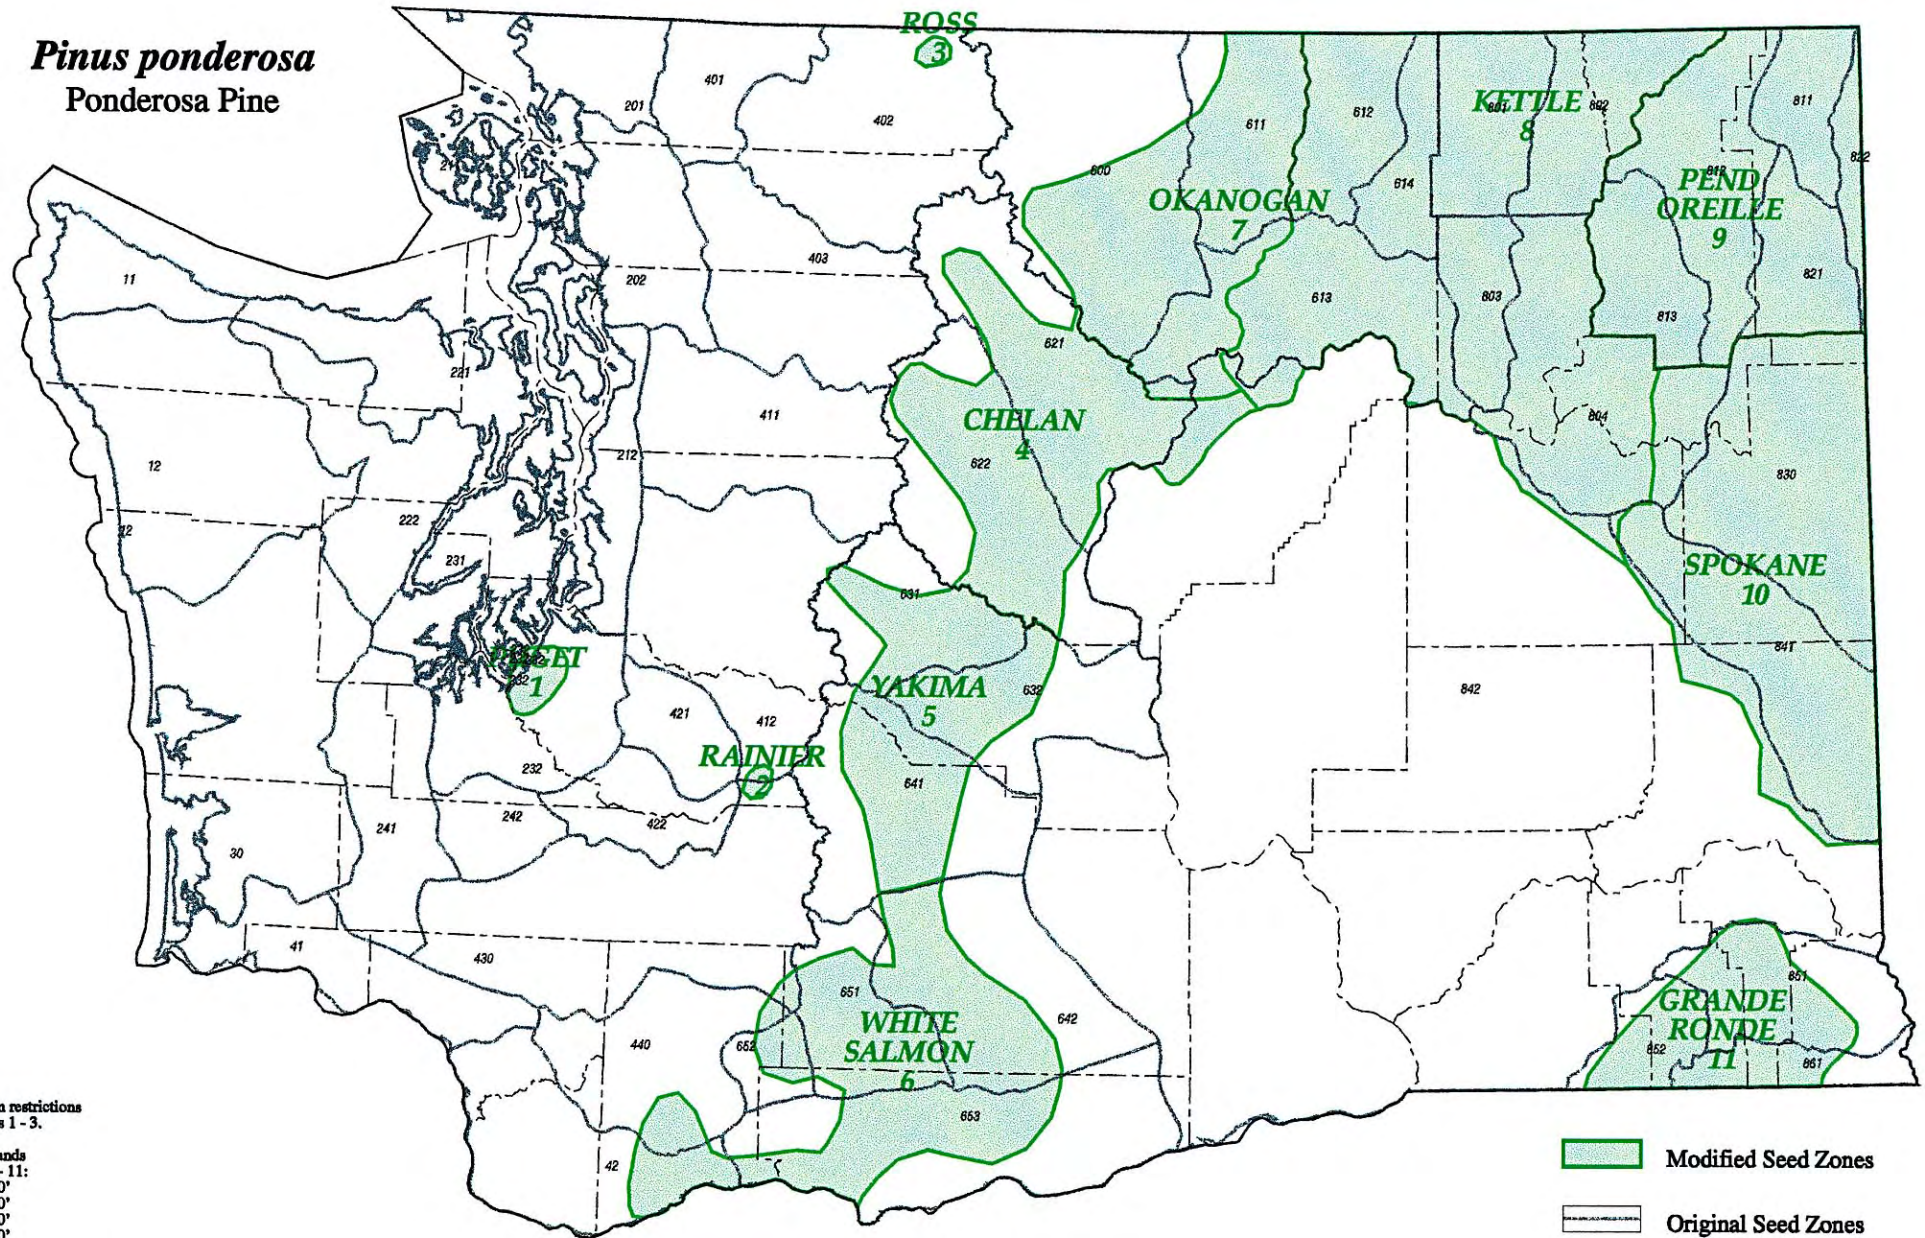

Pinus ponderosa
Ponderosa Pine

No elevation restrictions
within zones 1 - 3.

Elevation bands
for zones 4 - 11:
0' - 1000'
1000' - 2000'
2000' - 3000'
3000' - 4000'
4000' - 5000'

- Modified Seed Zones
- Original Seed Zones
- County Boundaries

Modified Seed Zones