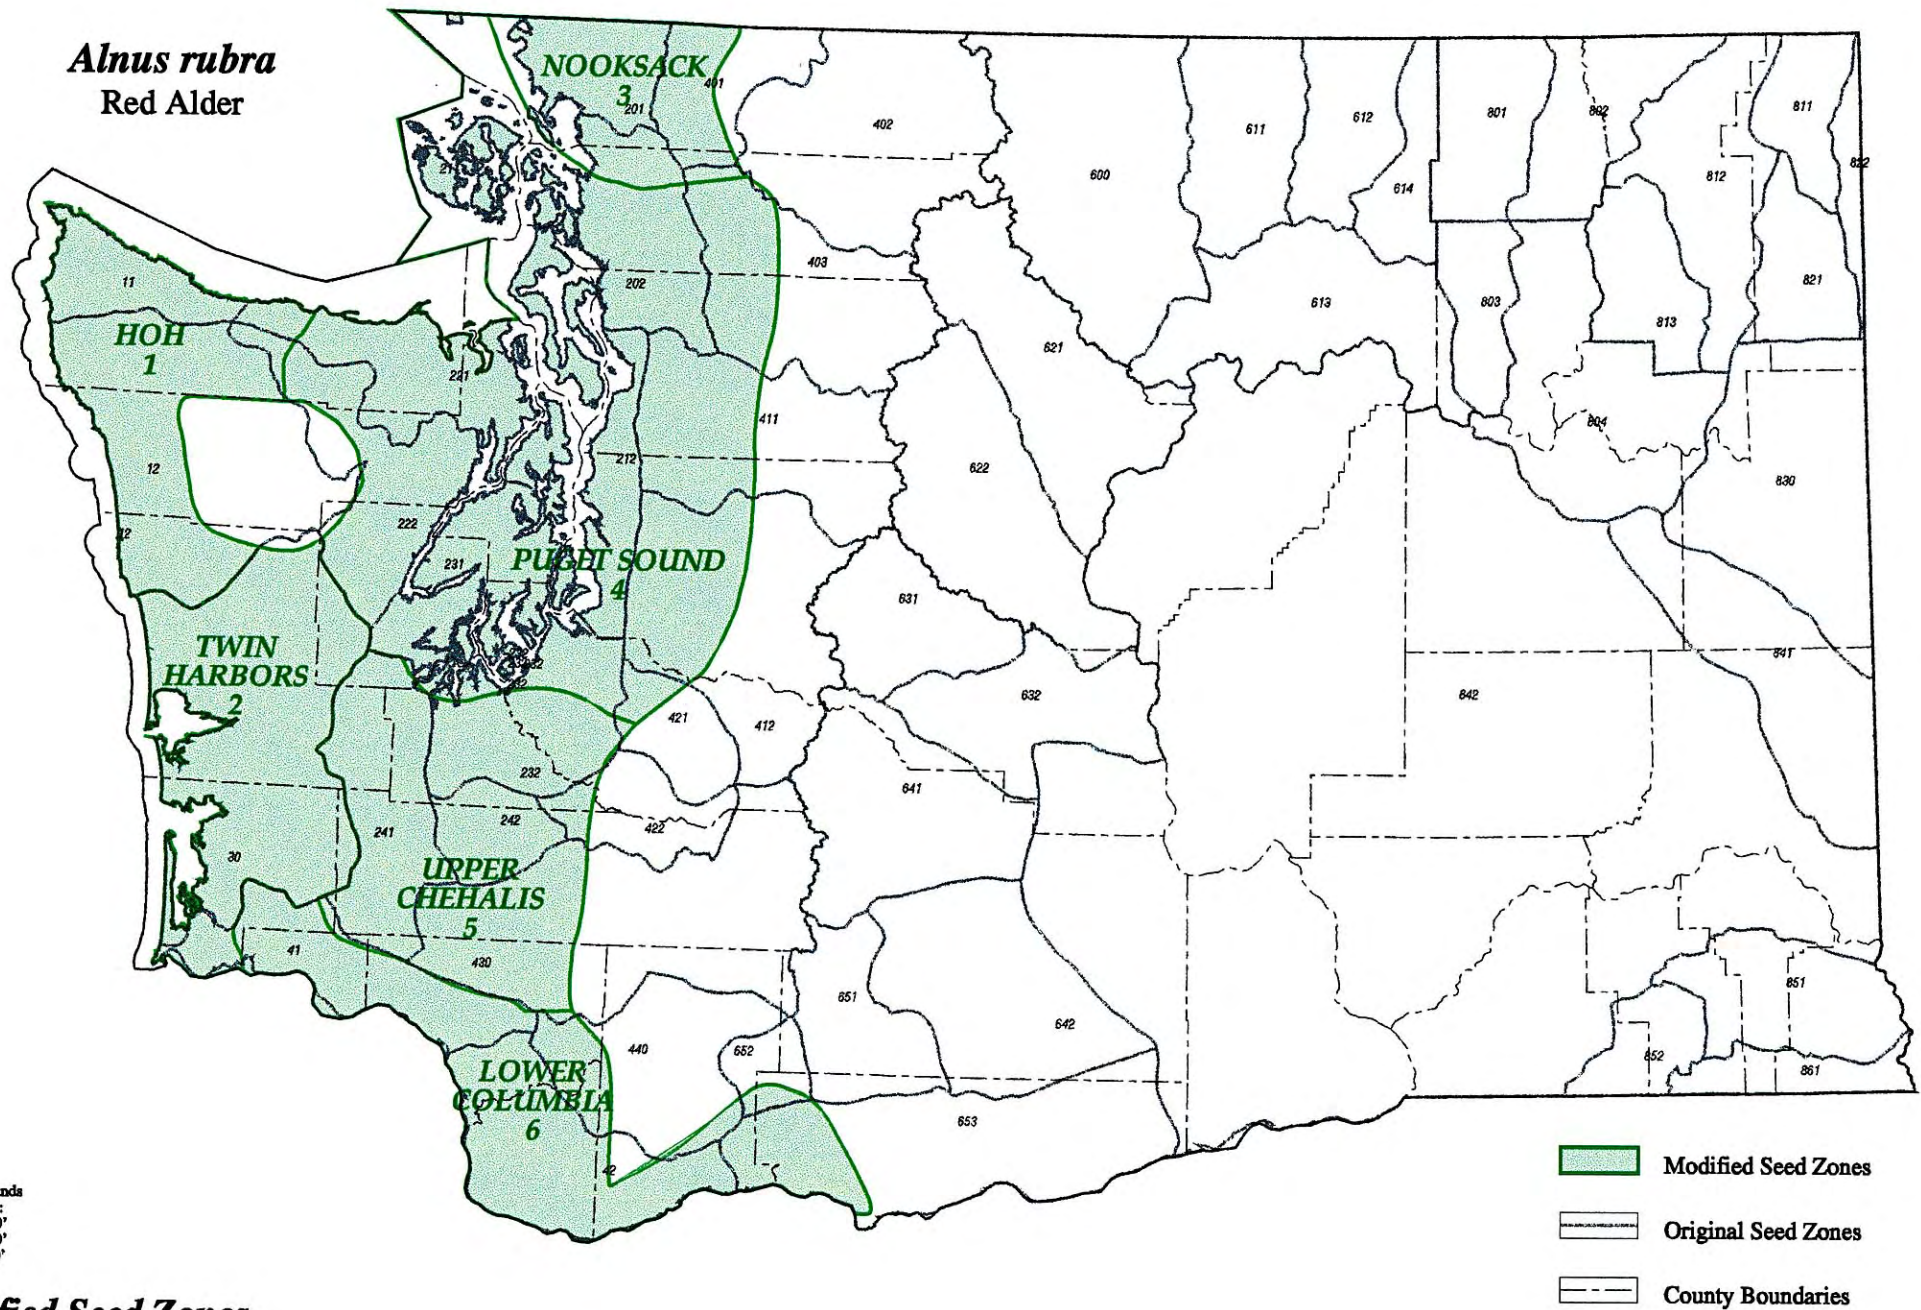

*Alnus rubra*  
Red Alder

Elevation bands  
for all zones:  
0' - 1000'  
1000' - 2000'  
>2000'

*Modified Seed Zones*

-  Modified Seed Zones
-  Original Seed Zones
-  County Boundaries